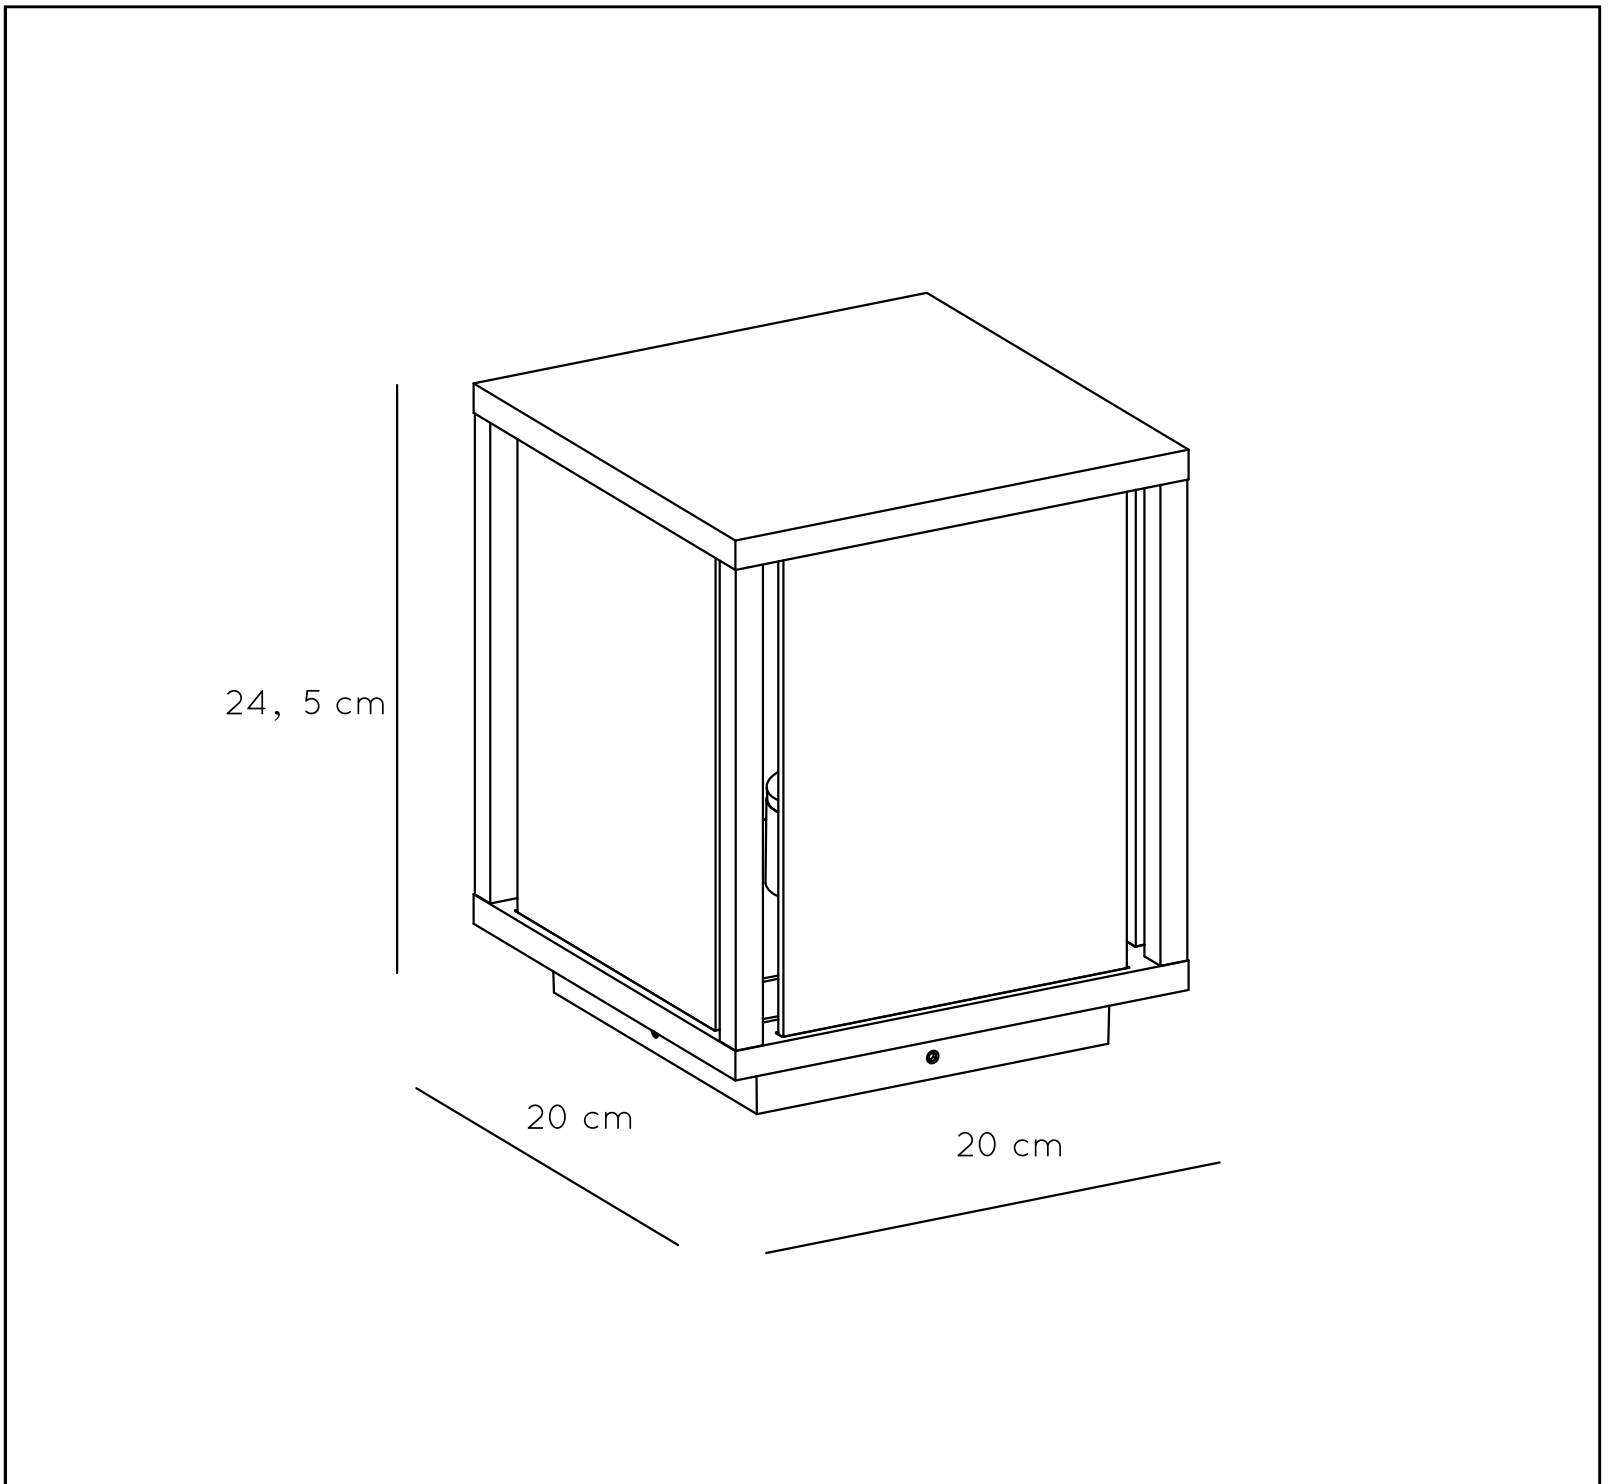

LUCIDE

GENERAL SPECIFICATIONS

item number : 27883/25/30
EAN code : 5411212271501

CLAIRE

**RECOMMENDED LUCIDE
LIGHT SOURCE**

49042/05/62
Light source dimmable : Yes
Light source incl. : No

General

Dimensions LxWxH : 20 cm x 20 cm x 24,5 cm
Height minimum : 24,5 cm
Height maximum : 24,5 cm
Dimensions shade LxWxH : -
Main material : Aluminum
Ceiling rose material : -
Color : Anthracite
Style : Modern
Shape : As Shown
Weight : 3,15 kg
Warranty : 2 years

Product specifications

Dimmable : No
Light direction : -
Adjustable in height : No
Directional : Not Directional
Cable : No
Cable length : -
Sensor : Without Sensor
Control : Light Switch Control
IP-Class : 54
Electric class : 1
Light source including ? : No
Lamp socket : E27
Light source number : -
Power requirements : 220-240V-50Hz
Bulb type & maximum wattage : LED Max.15W

IP44

IP54

IP65

IP67

Explanation of IP numbers for degrees of protection, see safety instruction manual in the box.

For more specifications of this product please visit

www.lucide.com

LUCIDE

TECHNICAL DRAWING & DIMENSIONS

CLAIRE

Item number : 27883/25/30
EAN code : 5411212271501

For more specifications, dimensions please visit
www.lucide.com

LUCIDE

INSTALLATION DRAWING SPECIFICATIONS